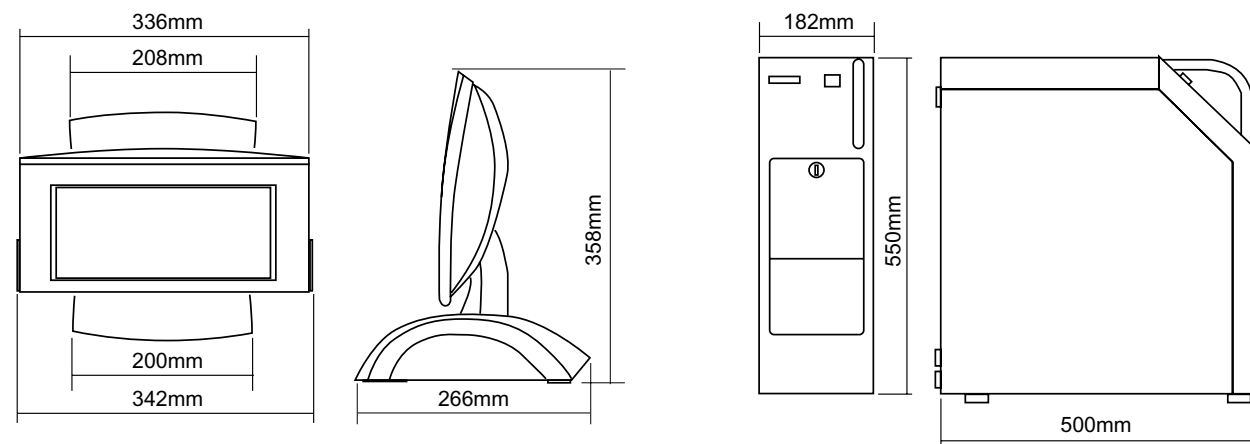

## Passport Europe Touch Screen and Server Dimensions

©2000 i Crompton Close i Basildon i Essex i SS14 3BA i United Kingdom

Telephone: +44 1268 533090 i Fax: +44 1268 524214 i